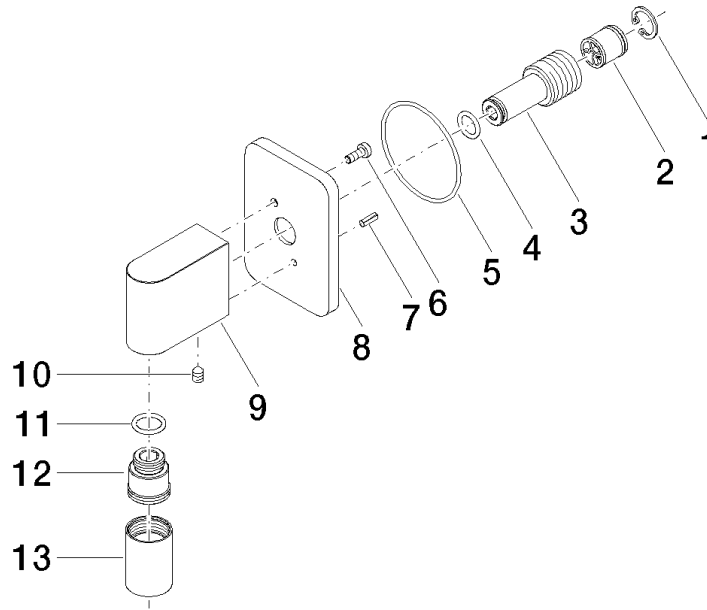

**LULU Wall elbow - Chrome**

LULU

28 450 710

- 3/8" shower outlet
- rosette 78 x 55 mm
- 1/2" connection

Intrinsic protection against back flow.

Chrome

28 450 710-00

Brushed Platinum

28 450 710-06

**Recommended miscellaneous**

**Concealed wall elbow -**

35 085 970 90

- max. recess depth 163 mm
- min. recess depth 90 mm

28 450 710

mm [inches]

### Flow rate chart

### Spare parts list

No.	Item Number	Name	Quantity used	Delivery time
1	09 16 01 014 90	ring	1	2
2	90 23 01 040 00 90	back-flow preventer	1	2
3	09 24 03 116 20 90	nipple	1	2
4	09 14 10 008 90	seal	1	2
5	09 14 10 142 90	seal	1	2
6	09 30 30 054 90	screw	1	2
7	09 31 11 026 90	pin	1	2
8	09 27 71 002-00	rosette	1	10
9	09 11 03 026 20-00	connection	1	60
10	09 31 11 005 90	pin	1	2
11	90 14 10 077 00 90	seal	1	2
12	09 24 03 107 20 90	nipple	1	2
13	90 21 02 069 00-00	cover	1	10