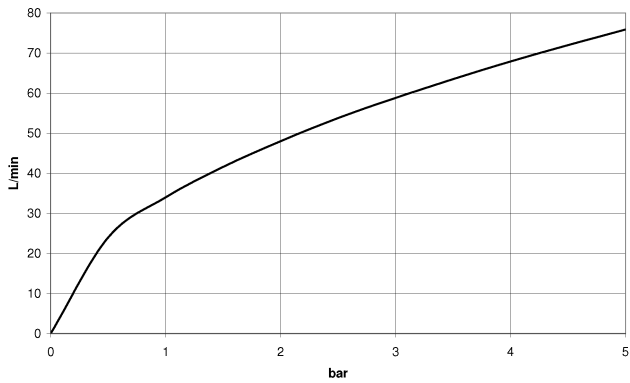

**LULU Wall elbow - Chrome**

LULU

28 450 710

- 3/8" shower outlet
- rosette 78 x 55 mm
- 1/2" connection

Intrinsic protection against back flow.

Chrome

28 450 710-00

Brushed Platinum

28 450 710-06

**Recommended miscellaneous**

**Concealed wall elbow -**

35 085 970 90

- max. recess depth 163 mm
- min. recess depth 90 mm

28 450 710

mm [inches]

### Flow rate chart